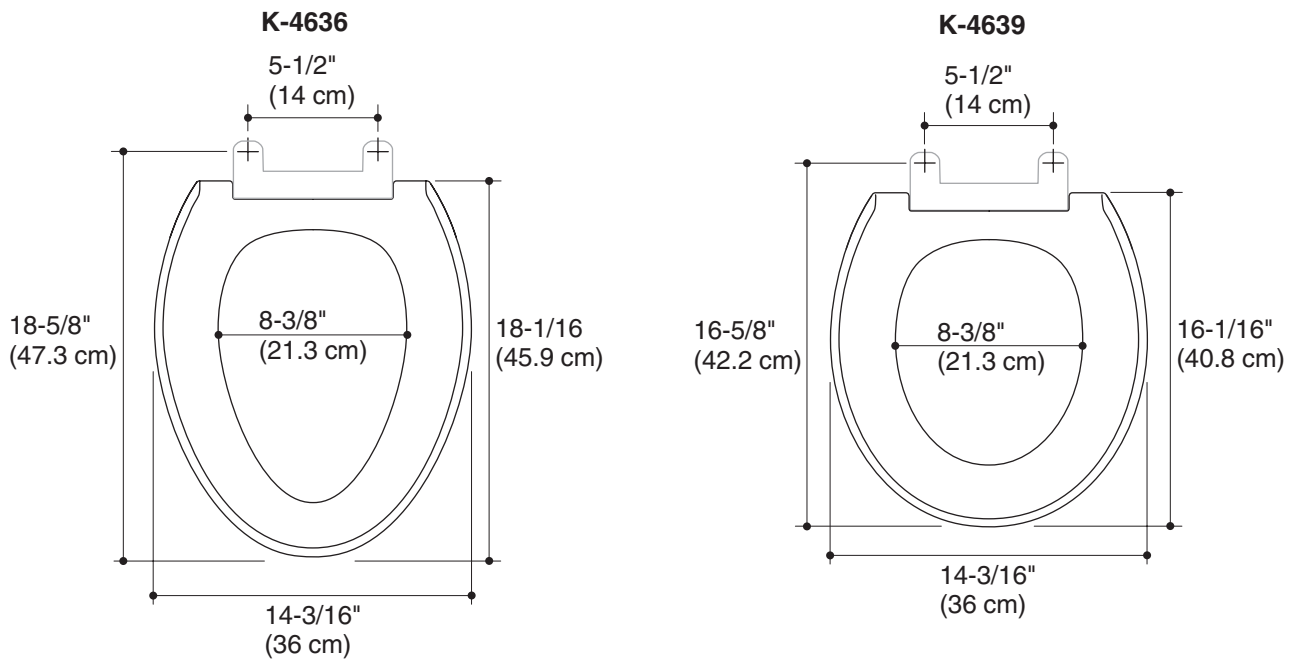

Installation Notes

Install this product according to the installation guide.

Product Diagram