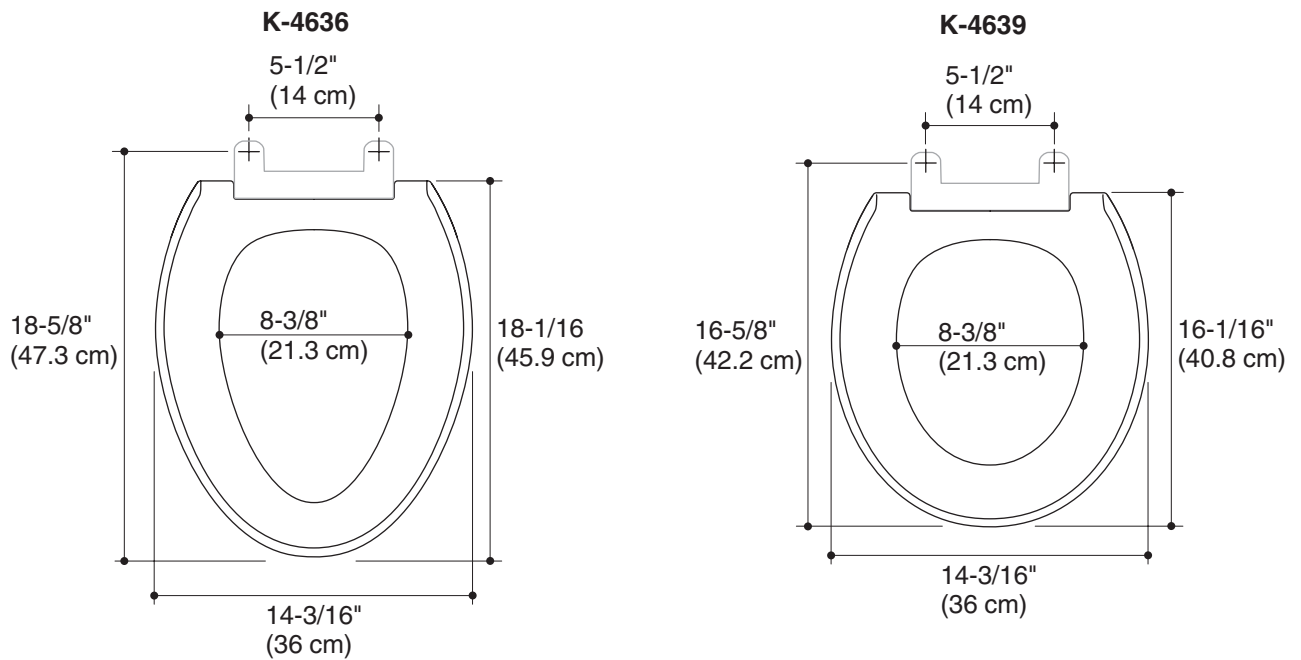

Installation Notes

Install this product according to the installation guide.

Product Diagram