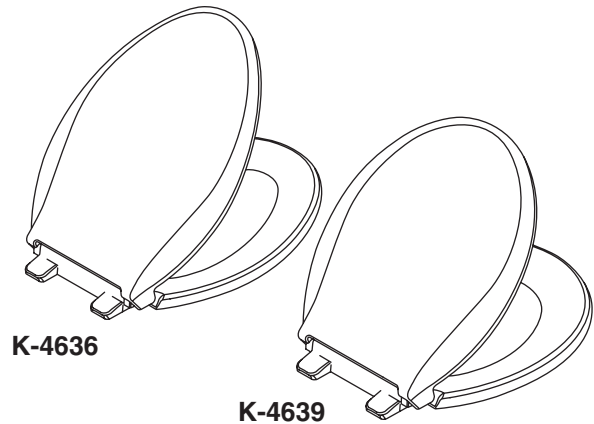

Features

- Solid polypropylene plastic
- Elongated closed-front or round closed-front
- Quiet-Close™ technology prevents lid from slamming
- Quick-Release™ functionality allows for ease of cleaning
- Resistant to staining, fading, chipping, and peeling

TOILET SEAT
K-4636
ALSO K-4639

Codes/Standards Applicable

Specified model meets or exceeds the following:

- ANSI Z124.5

Colors/Finishes

- 0: White
- Other: Refer to Price Book for additional colors/finishes

Specified Model

Model	Description	Colors/Finishes	
K-4636	Toilet seat – elongated closed-front	☐ 0	☐ Other _____
K-4639	Toilet seat – round closed-front	☐ 0	☐ Other _____

Product Specification

The toilet seat shall be made of solid polypropylene which resists staining, fading, chipping, and peeling. Product shall be available in elongated closed-front or round closed-front. Product shall feature Quiet-Close technology, which prevents the lid from slamming. Product shall feature Quick-Release functionality, which allows for ease of cleaning. The toilet seat shall be Kohler Model K-____-____.