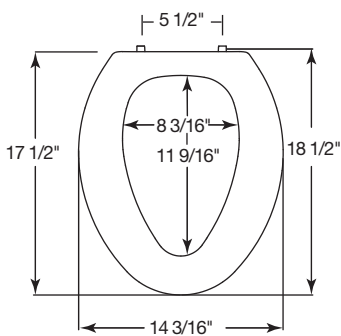

Ring thickness is 3/4"
 Ring thickness including the bumper is 1"
 Height of the seat with cover is 2"

**INTEGRATED
 WHISPER•CLOSE™
 METAL HINGE**

METAL HINGE

**SILENT WHISPER•CLOSE™
 FEATURE**